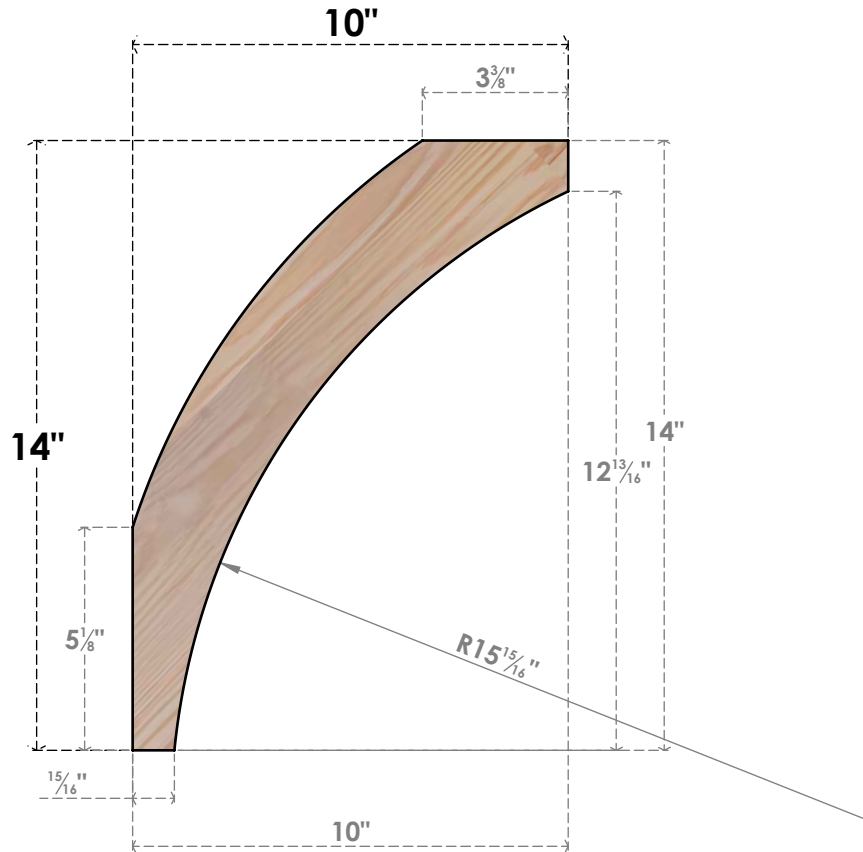

BRC04X10X14THR00SDF

3 1/2"W X 10"D X 14"H THORTON SMOOTH BRACE, DOUGLAS FIR

SIDE

FRONT

EKENA MILLWORK
 2300 WEST MAIN ST.
 CLARKSVILLE, TX 75426
 TOLL FREE: 866-607-0453
 WWW.EKENAMILLWORK.COM

NOTES

1. INSTALLATION TO BE COMPLETED IN ACCORDANCE WITH MANUFACTURER'S SPECIFICATIONS.
2. DRAWING MAY NOT BE TO SCALE
3. THIS DRAWING IS INTENDED FOR DESIGN AND PLANNING PURPOSES ONLY.
4. ALL INFORMATION CONTAINED HEREIN WAS CURRENT AT THE TIME OF DEVELOPMENT BUT MUST BE REVIEWED AND APPROVED BY THE PRODUCT MANUFACTURER TO BE CONSIDERED ACCURATE.
5. PRODUCTS ARE NOT KILN DRIED. THIS ITEM IS UNIQUE AND WILL CONTAIN THE NATURAL VARIATIONS THAT THE WOOD SPECIES OFFERS. THIS MAY RESULT IN VARIATIONS UP TO 1/4"